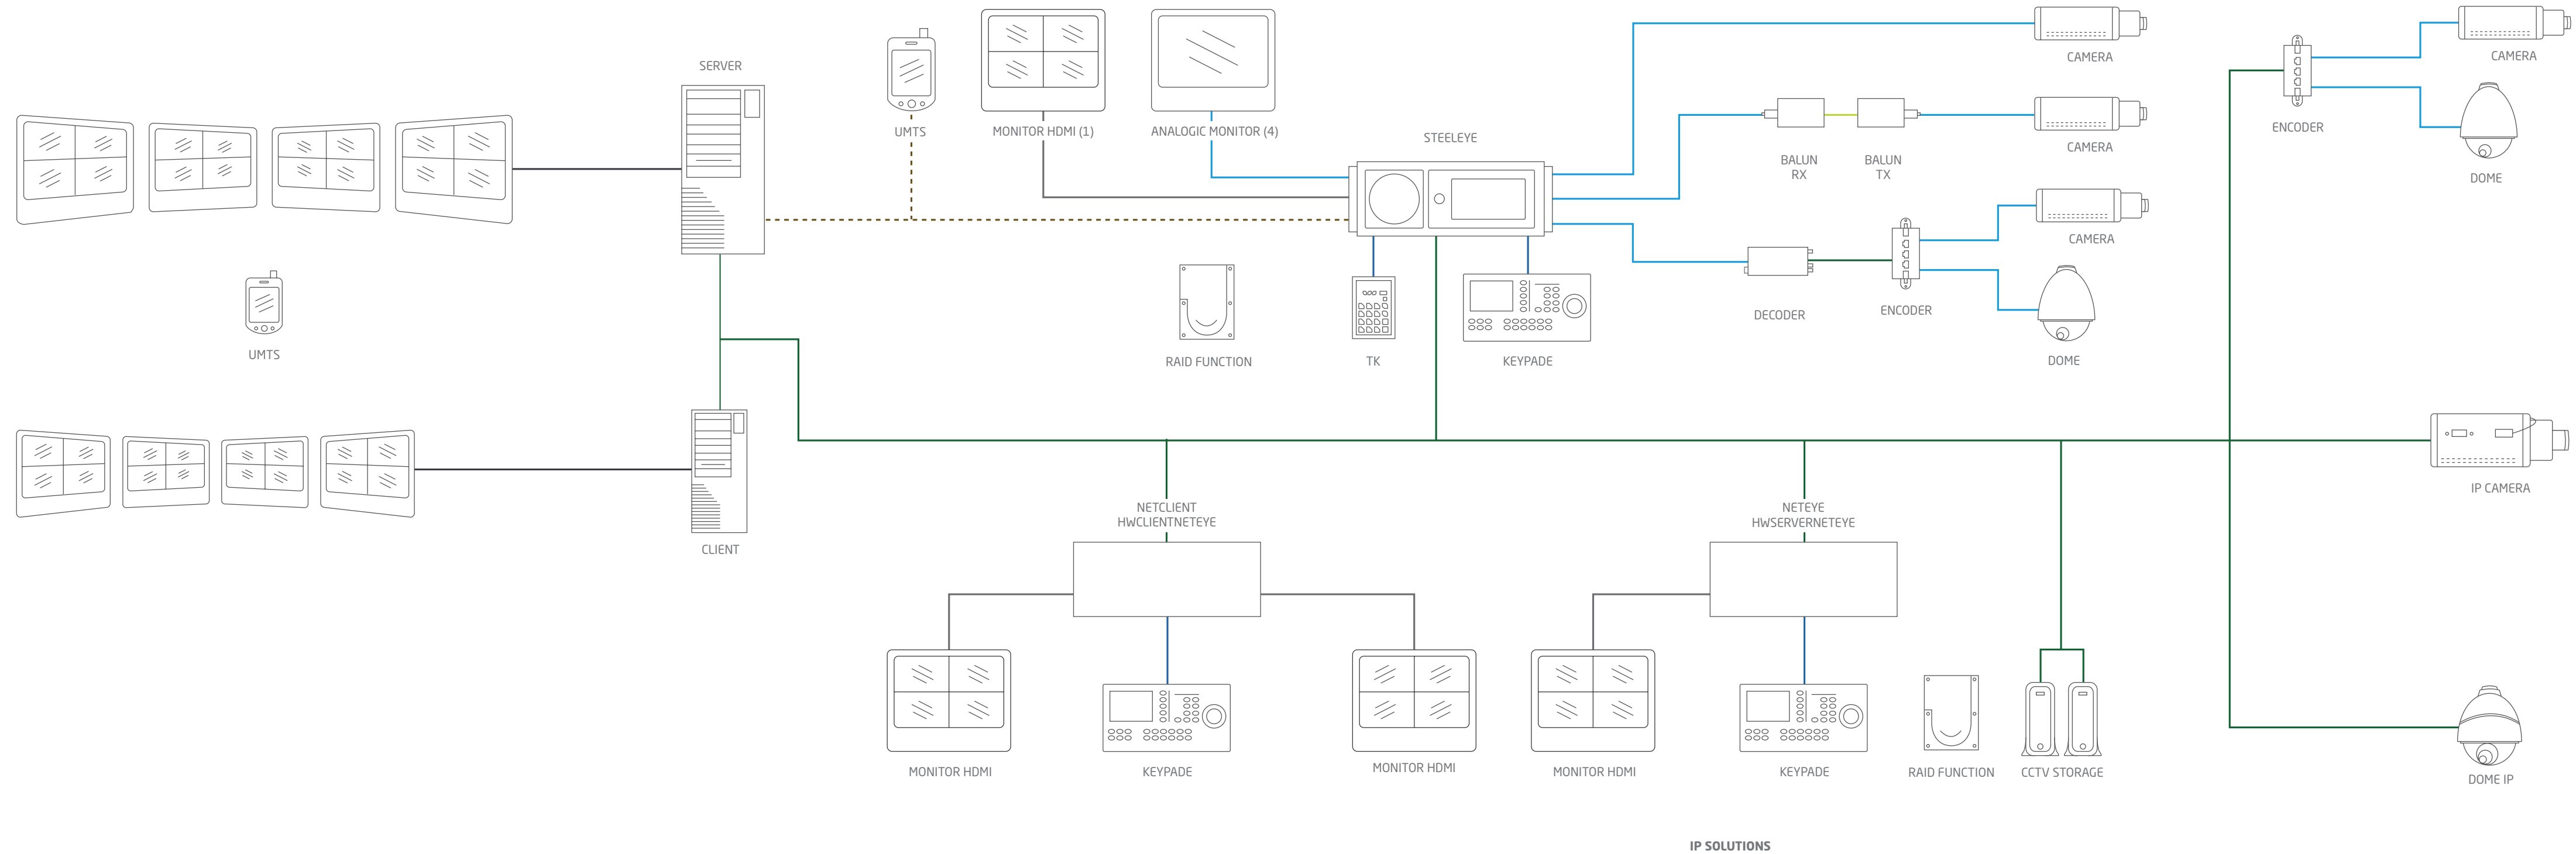

**IBRID SOLUTIONS IP & ANALOGIC**

— **TCP/IP Connection** (CAT5 cable)  
— **RS485 LINE** (Shielded, cable with 2 connectors for power supply and 2 connectors RS484 for signal)  
— **VIDEO ANALOGICAL SIGNAL** (Coaxial cable RG59)  
— **HDMI** (Cable HDMI)  
— **TWISTED TELEPHONE CABLE** (Cable with 2 twisted connectors for signal)  
- - - **UMTS/GPRS** (3G connection)  
**(x)** = Maximum Number of connected device. The devices can be added together ex: (x) + (x)  
**[x]** = Maximum Number of connected device. The device cannot be added together ex: (x) or (x)

### CCTV System

Character recognizing for number plate reading or alphanumeric codes for elaborations such as passages management, parking spaces or LTZ